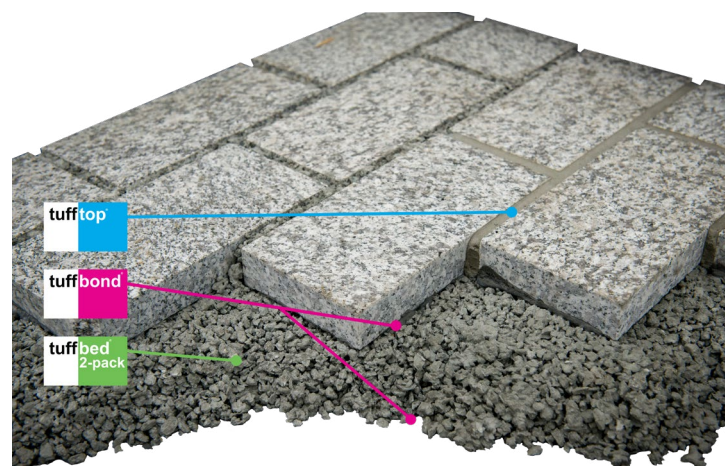

Steintec®

high performance paving mortars

UK's leading supplier of high performance paving mortars with unparalleled technical and sales support.

With decades of experience behind us, our products and services contribute outstanding longevity and visual appeal to major projects nationally and internationally. Paving projects represent a major investment for all involved which is why we're committed to helping make every project a success.

What we offer:

- ✓ Accredited CPD Courses
- ✓ Design Assistance
- ✓ Technical Support
- ✓ Fast Order Processing
- ✓ Get Paid Quicker
- ✓ Machine Hire
- ✓ On-site Support
- ✓ On Time Delivery
- ✓ Quick Quotations
- ✓ Specialist Transport Options
- ✓ Training on Tools & Mortars

Contact Us

0203 598 9800

mail@steintec.co.uk

www.steintec.co.uk