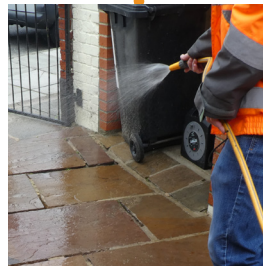

Essential Equipment for Using tuffix

tuffix®

500ml
Water Bottles

Mixing Paddle

Hose Spray
Attachment

Foam Rubber
Squeegee

Washboy Kit

Essential Information for Using tuffix